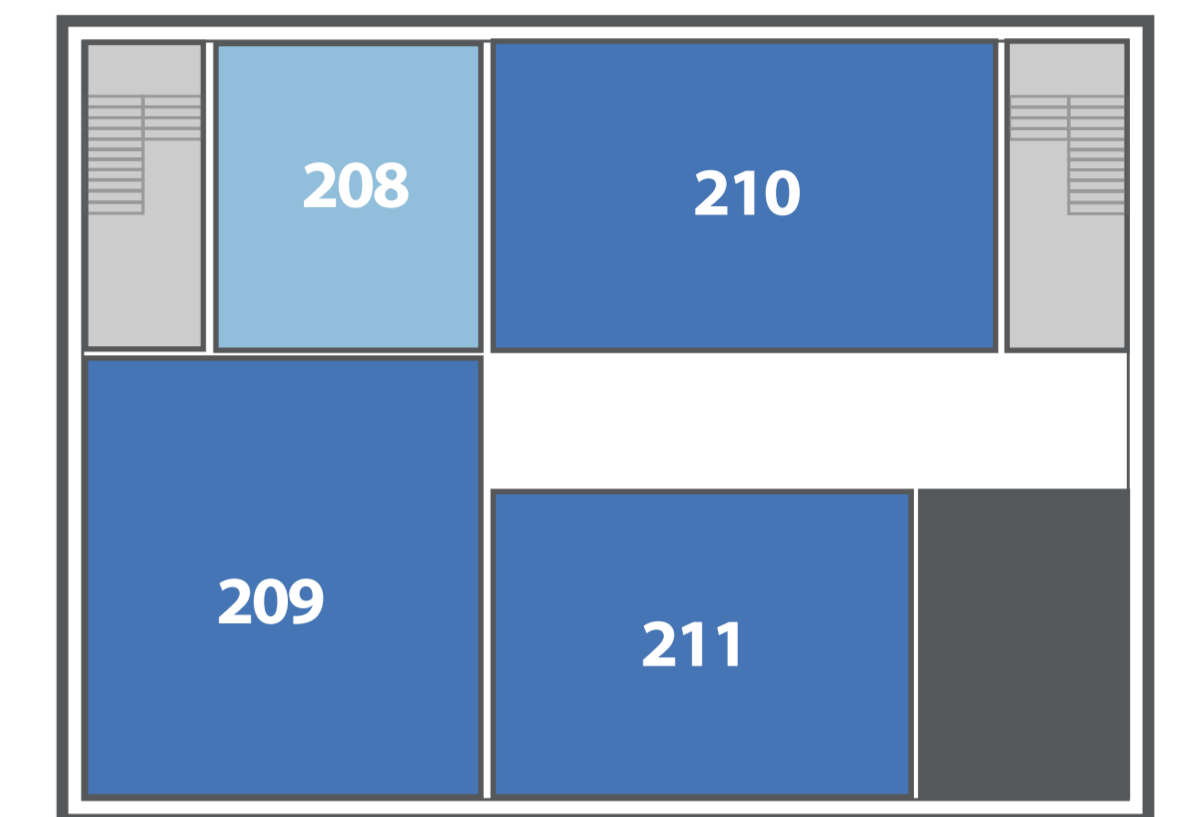

BUILDING MAP

SECOND FLOOR

EBENEZER BUILDING

SECOND FLOOR

- | | | | |
|--|----------------------|--|---------|
| | ELEMENTARY | | KITCHEN |
| | PRESCHOOL | | OFFICE |
| | NURSERY | | ADULTS |
| | MOTHER & INFANT ROOM | | WORSHIP |
| | HAND IN HAND | | |
-
- | | | | |
|--|------------------------|--|---------------|
| | RESTROOMS | | ENTRANCE/EXIT |
| | HANDICAP EXIT/ENTRANCE | | STAIRS |
| | | | ELEVATOR |