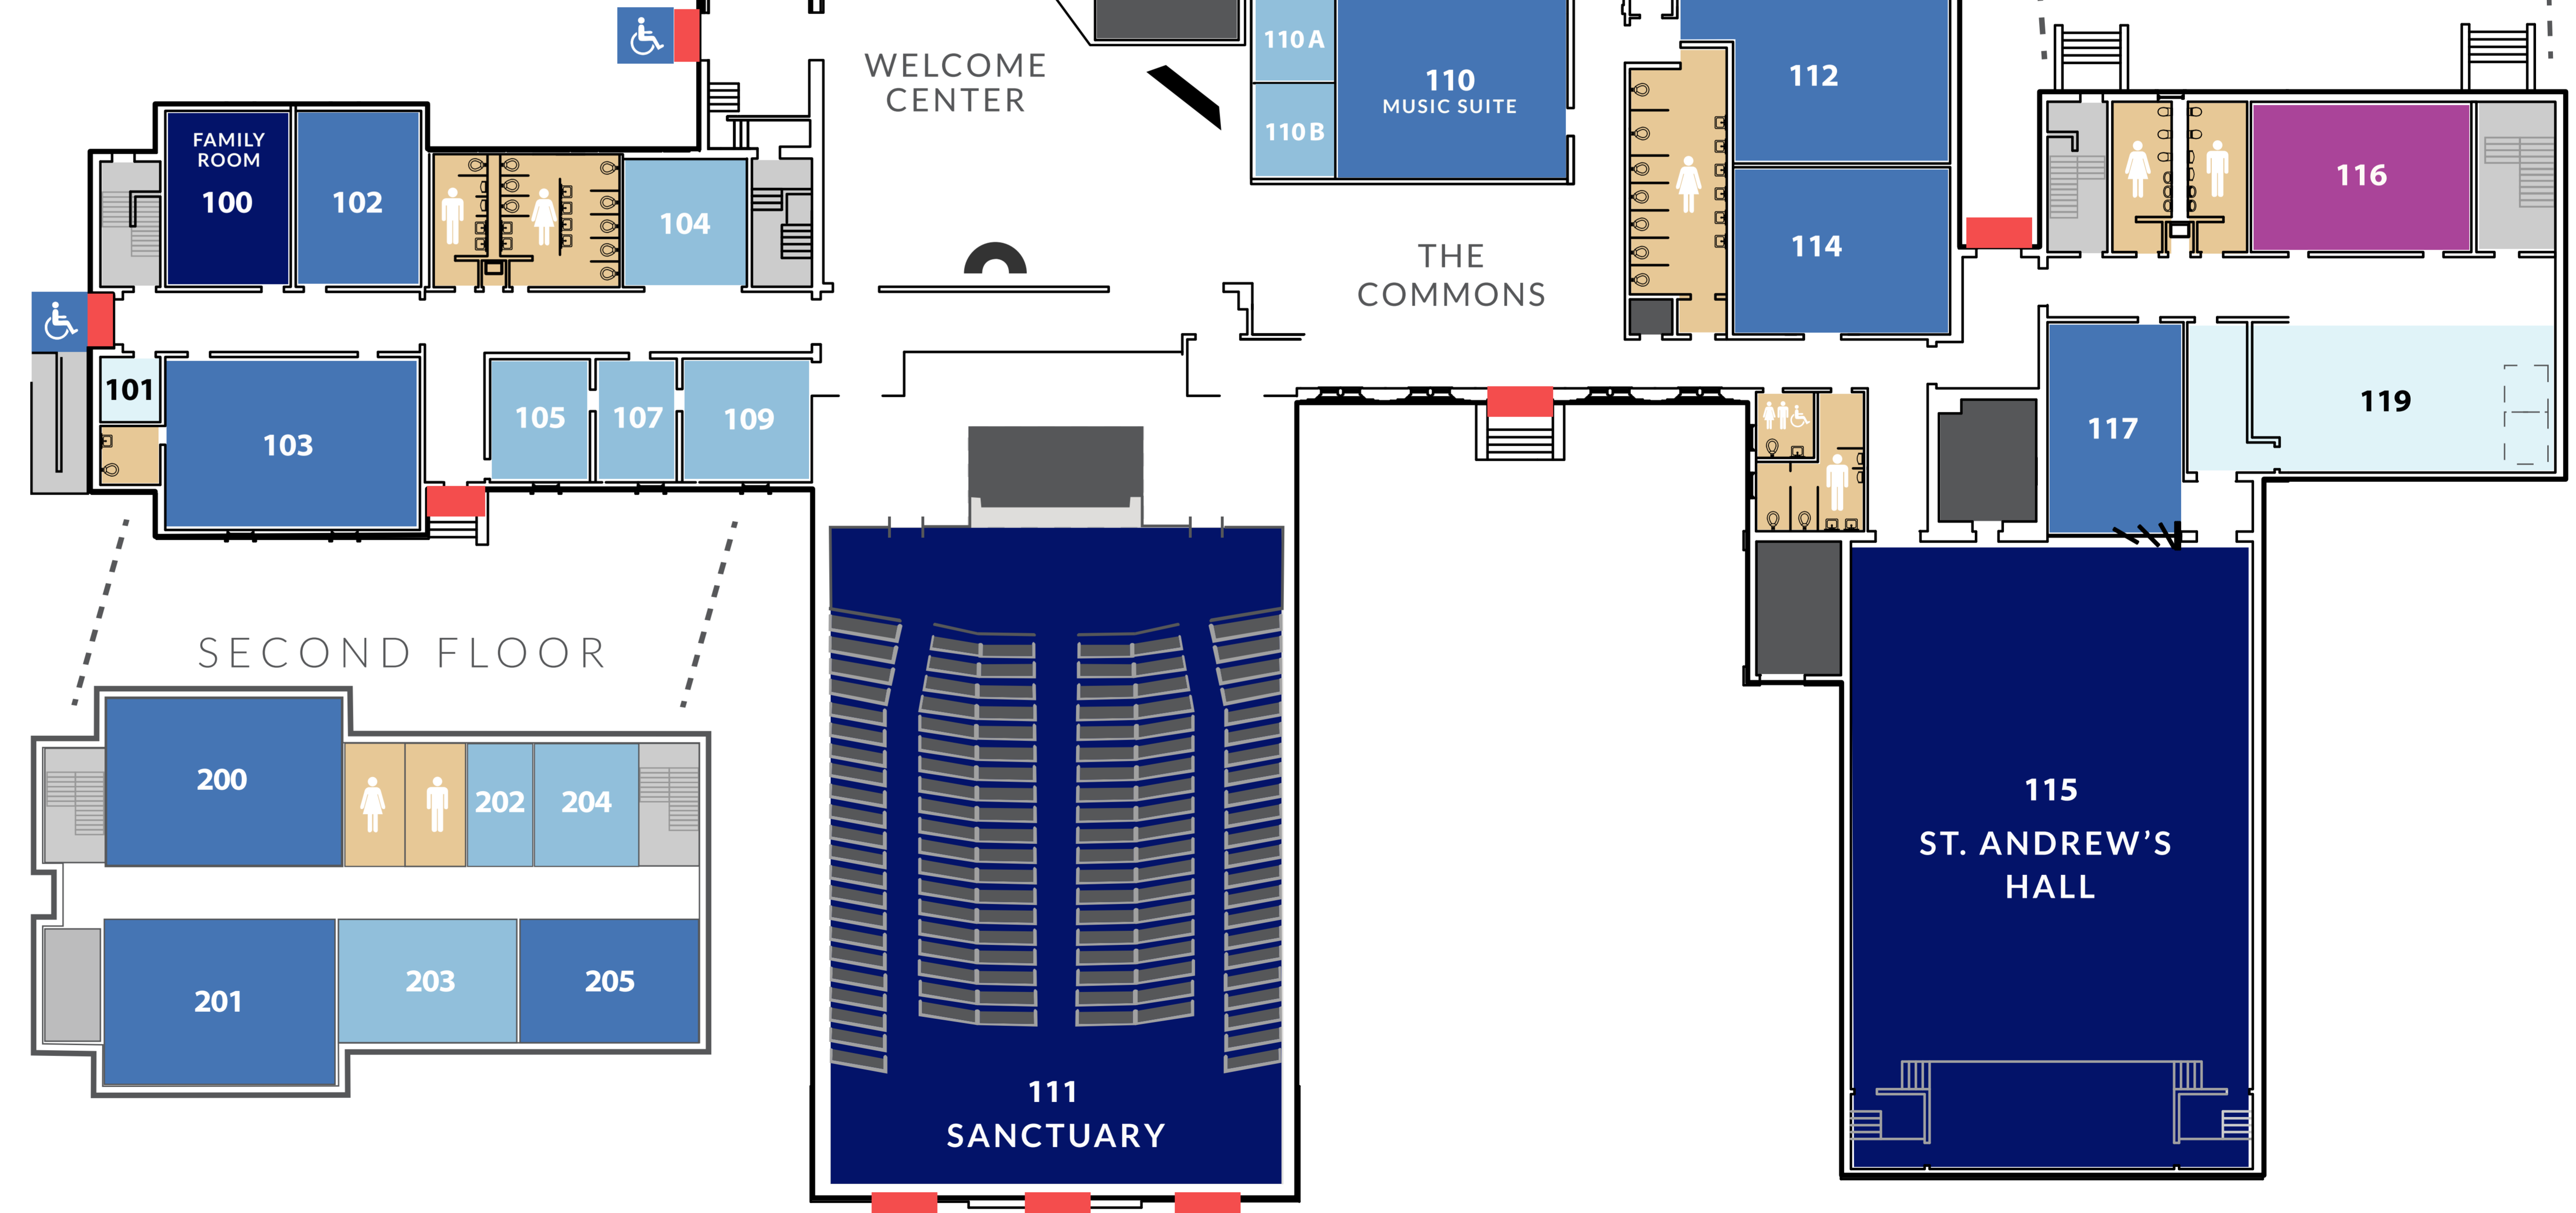

BUILDING MAP

SECOND FLOOR

EBENEZER BUILDING

SECOND FLOOR

- | | | | |
|--|----------------------|--|---------|
| | ELEMENTARY | | KITCHEN |
| | PRESCHOOL | | OFFICE |
| | NURSERY | | ADULTS |
| | MOTHER & INFANT ROOM | | WORSHIP |
| | HAND IN HAND | | |
-
- | | | | |
|--|------------------------|--|---------------|
| | RESTROOMS | | ENTRANCE/EXIT |
| | HANDICAP EXIT/ENTRANCE | | STAIRS |
| | | | ELEVATOR |